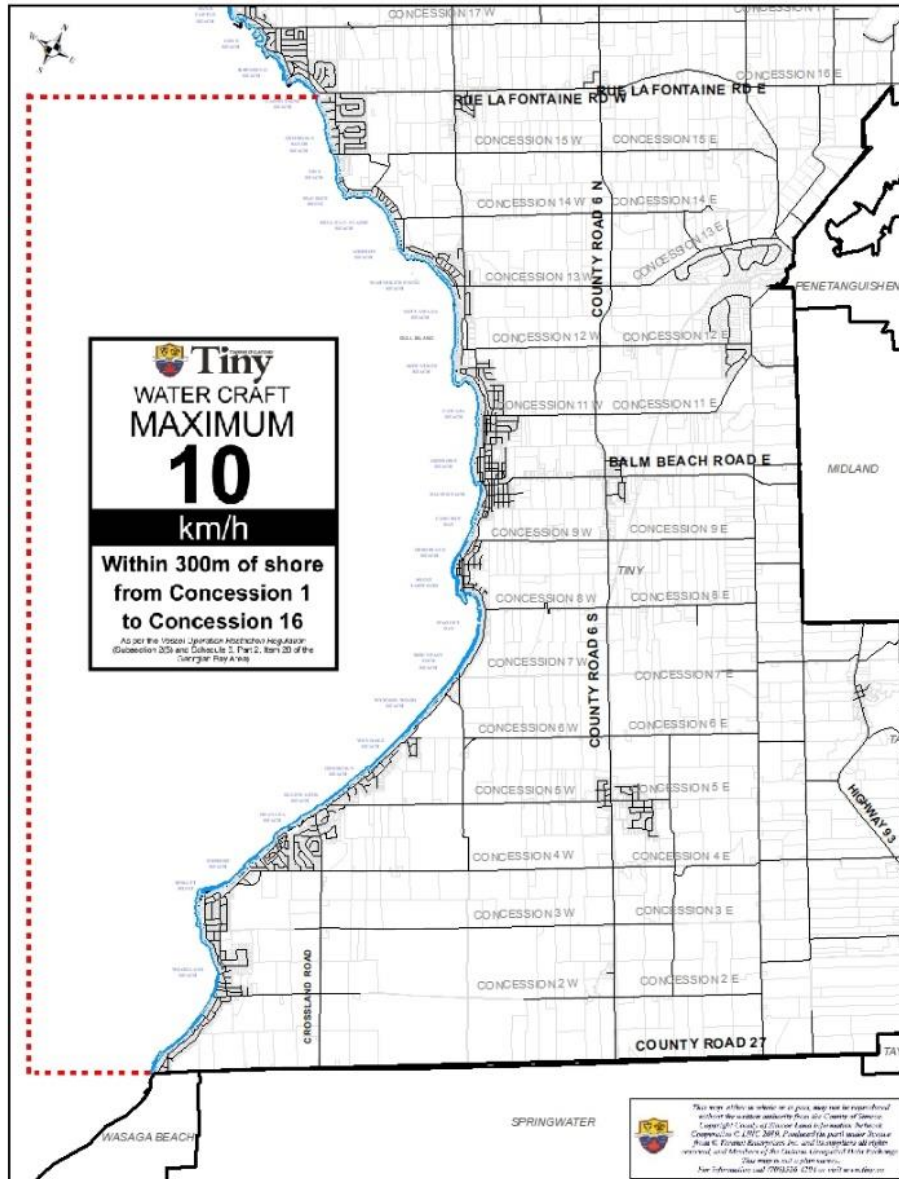

Tiny

TOWNSHIP OF/CANTON DE

Press Release

130 Balm Beach Road West, Tiny, Ontario, L0L 2J0
P 705-526-4204 | F 705-526-2372 | www.tiny.ca

Key Map

-30-

For media enquiries, please contact:
Kristie Czovek, Communications/Committee Coordinator | 705-526-4204 ext. 277 | kczovek@tiny.ca
www.tiny.ca | Facebook @TownshipofTiny | Twitter @tinytownship

Receive Township of Tiny Press Releases directly to your phone or email.
Sign up for free at www.TinyConnect.ca.