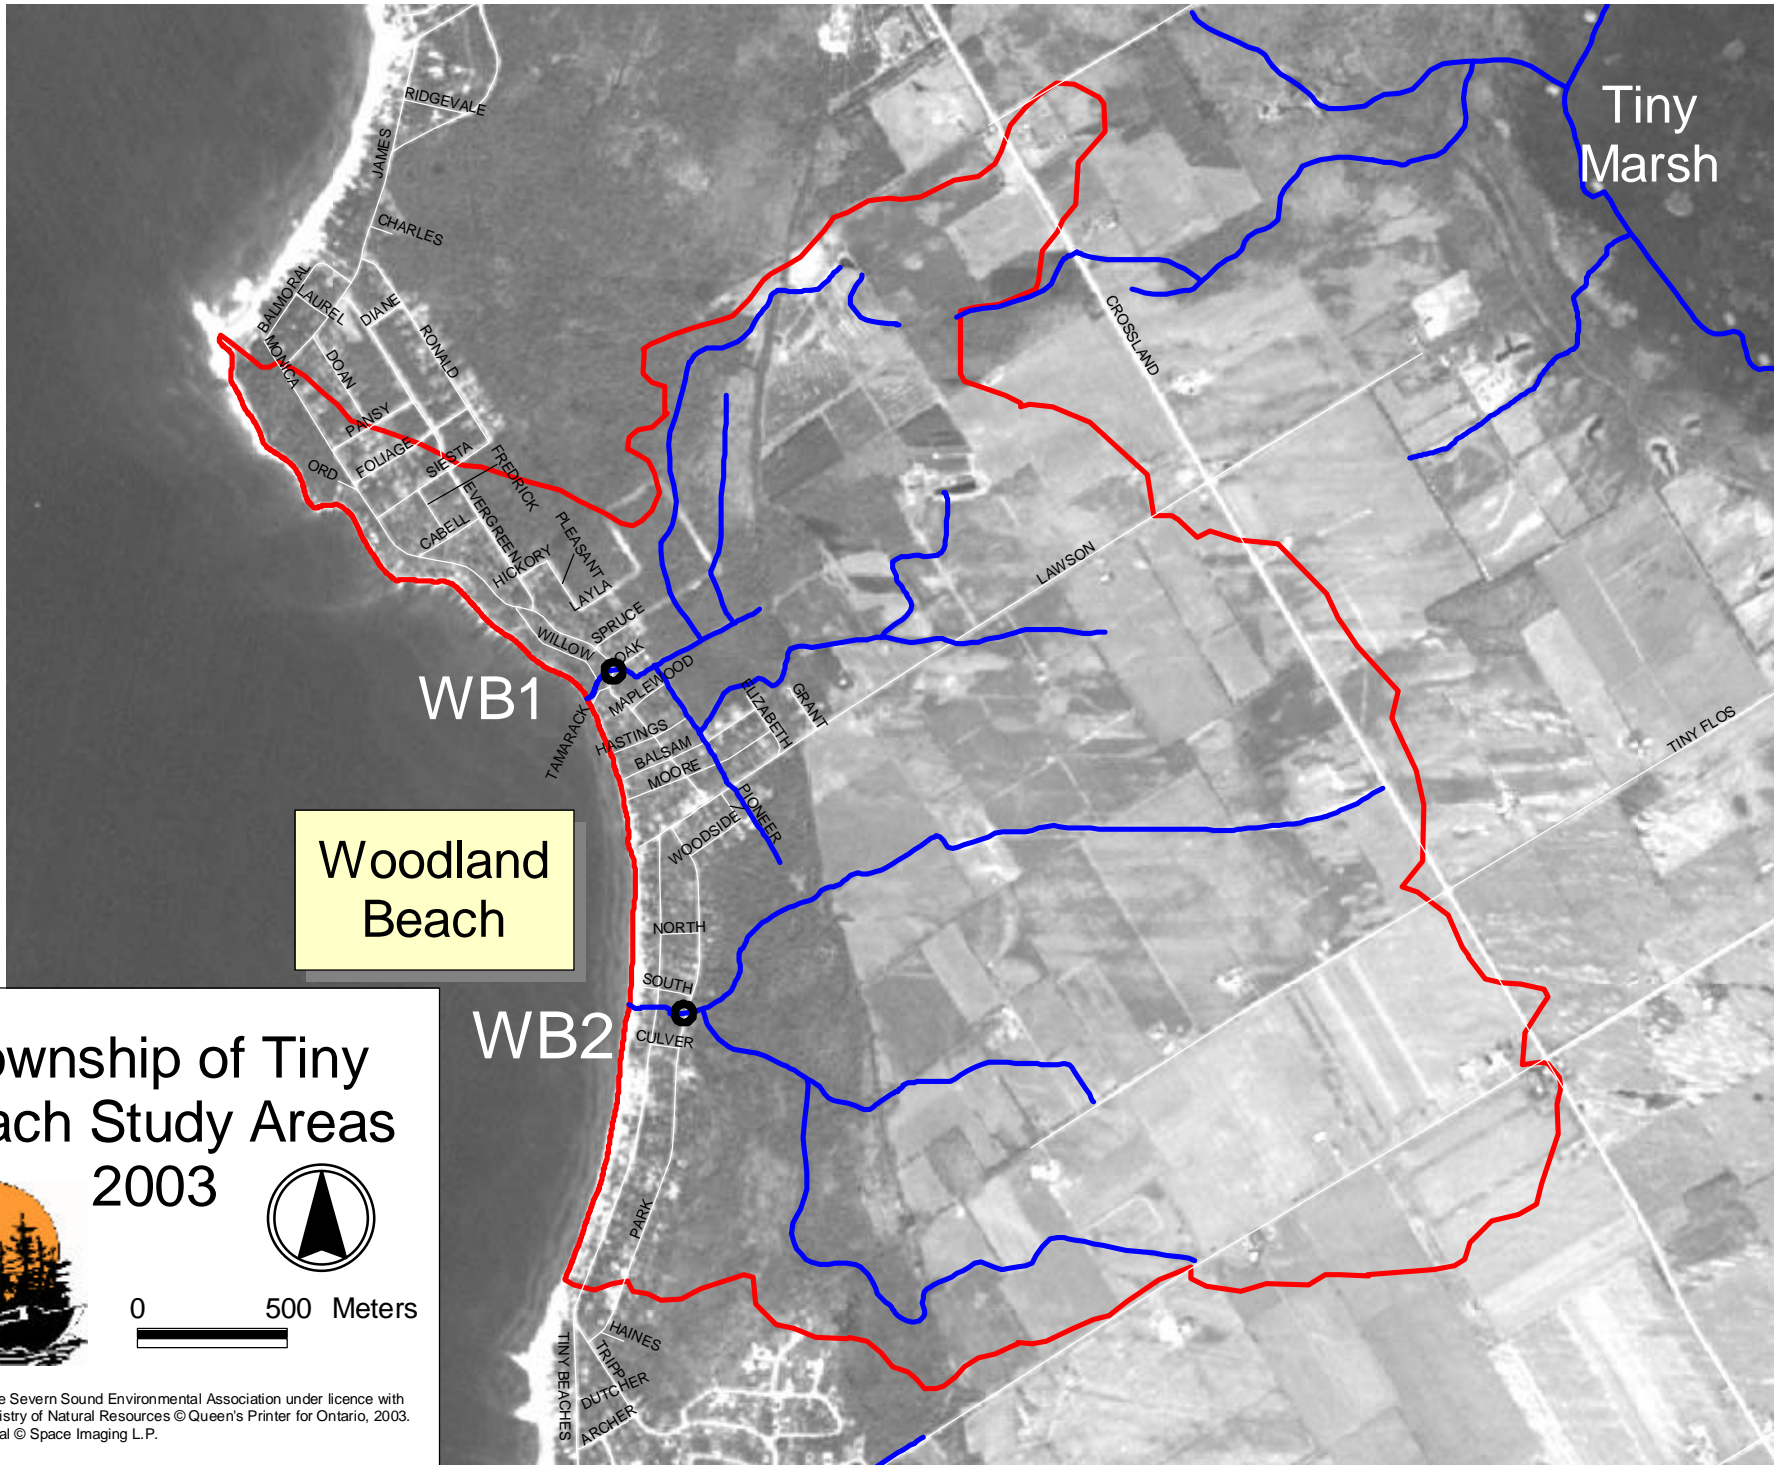

Balm Beach

Jackson Park

# Township of Tiny Beach Study Areas 2003

0 500 Meters

Produced by the Severn Sound Environmental Association under licence with the Ontario Ministry of Natural Resources © Queen's Printer for Ontario, 2003. Includes material © Space Imaging L.P.

Woodland Beach

Township of Tiny Beach Study Areas 2003

0 500 Meters

Produced by the Severn Sound Environmental Association under licence with the Ontario Ministry of Natural Resources © Queen's Printer for Ontario, 2003. Includes material © Space Imaging L.P.